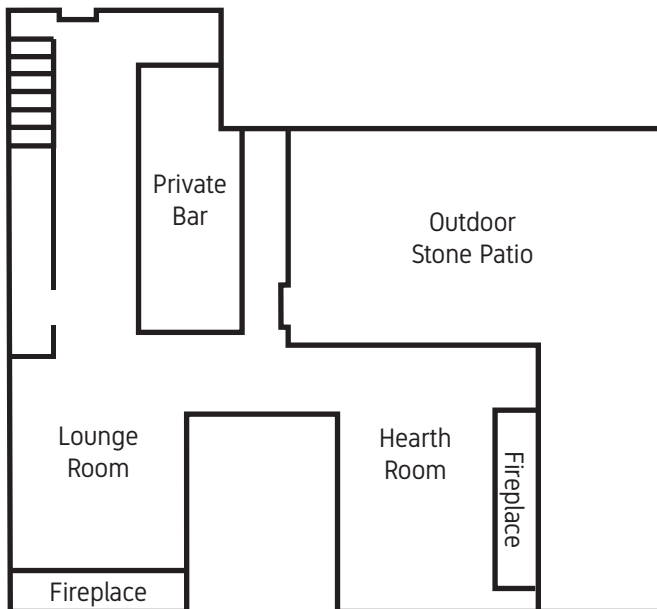

Willow

EVENT SPACE INFO

www.willowpgh.com | 412.837.4051 | 634 Camp Horne Road, Pittsburgh, PA 15237

Event Spaces

Lounge Room | First Floor

- 50 Guests
- 60 Guests (Outdoor Ceremony)
- Outdoor Stone Patio
- Private Bar
- Fireplace
- Semi-Private Space (Front Door Access)

Hearth Room | First Floor

- 18 Guests
- Fireplace
- Cozy Space for Small Gatherings

Social Room | Second Floor

- 60 Guests (Seated or Buffet Style)
- 75 Guests (Cocktail Style)
- 20 Person Cocktail Table
- Private Deck
- Private Bar
- Fireplace

Woods Room | Second Floor

- 35 Guests (Seated or Buffet Style)
- 60 Guests (Ceremony)
- 50 Guests (Cocktail Style)
- Floor to Ceiling Windows
- Private Deck

Willow Room | Second Floor

- 45 Guests (Seated or Buffet Style)
- 55 Guests (Cocktail Style)
- Floor to Ceiling Windows Along One Wall
- Guaranteed Access to Second Floor Restrooms

First Floor

Second Floor